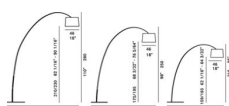

TWIGGY TERRA

DESIGN MARC SADLER/2006

Compound material floor lamp on lacquered glass fibre base, available in four chromatic finishes.

Bianco

Nero

Giallo

Rosso

Certifications