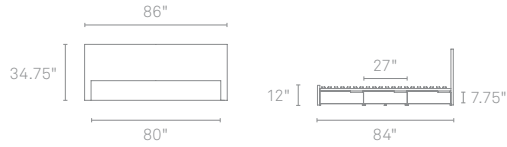

MODU-LICIOUS KING

An elegant combination of sleeping and storage. Six powder-coated steel drawers in white, grey blue, ivory, slate and robin's egg blue combine with a frame of graphite-on-oak, maple or walnut. Available in twin, full, queen and king.

MODU-LICIOUS KING		
MD1-BDKING-MA	MAPLE	$2249
MD1-BDKING-GO	GRAPHITE-ON-OAK	$2249
MD1-BDKING-WL	WALNUT	$2499

Queen size pictured, Bedside Table sold separately