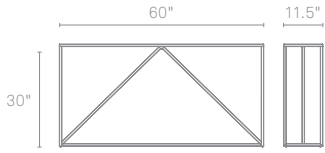

STRUT CONSOLE TABLE

Structure and design are one with the Strut. A proud stance for any gathering. Choose ivory for a subtle impact. For more punch power choose slate or watermelon. Powder-coated steel frame with a durable polyurethane finish over MDF for the top.