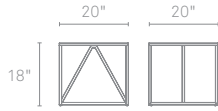

STRUT SIDE TABLE

Structure and design are one with the Strut. A proud stance for any gathering. Choose ivory for a subtle impact. For more punch power choose slate or watermelon. Powder-coated steel frame with a durable polyurethane finish over MDF for the top.