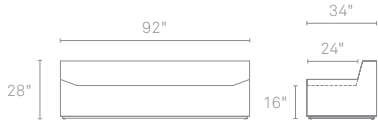

COUCHOID SOFA

No fooling around here. Beautifully simple shapes with a chrome-plated base. Couchoid. It's guaranteed to be more aerodynamic than your old couch. Available in dark brown, white or slate leather alternative and ocean upholstery.