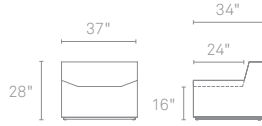

COUCHOID LOUNGE CHAIR		
C01-SFLNGE-BR	DARK BROWN	\$799
C01-SFLNGE-WH	WHITE	\$799
C01-SFLNGE-SL	SLATE	\$799
C01-SFLNGE-OC	OCEAN	\$799

DARK BROWN

WHITE

SLATE

OCEAN

To place an order, or find a Blu Dot retailer near you, visit www.bludot.com or contact us by phone at 612.782.1844 or by fax 612.782.1845. To inquire about trade discounts or becoming a Blu Dot retailer, please email sales@bludot.com or phone at 612.782.1844. For further product information and all other inquiries, please email service@bludot.com or call 612.782.1844.