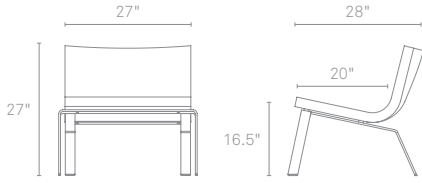

STELLA

Luxurious clarity. A contract-friendly leather alternative covered seat with a gently curved back floats over polished stainless steel legs. Sweetly designed to occupy only its fair share of space at the cocktail party. Here's to you, Mrs. Robinson. Available in dark brown, white and black.